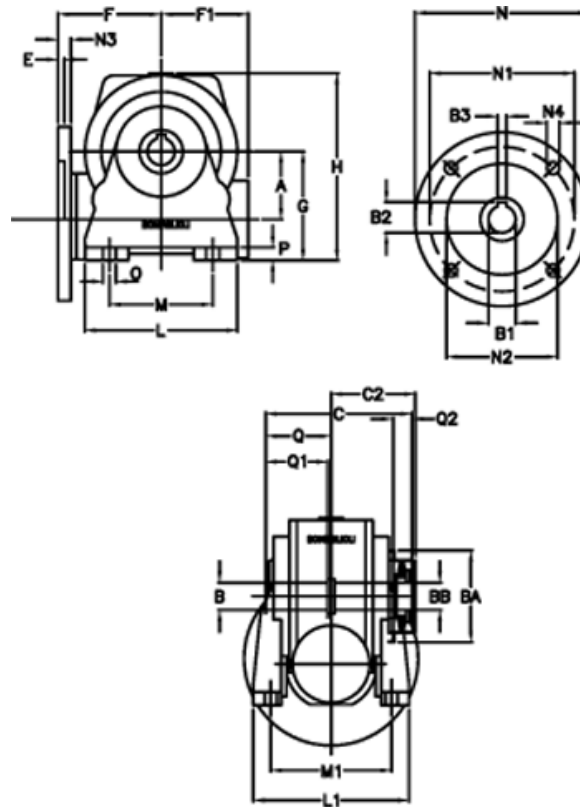

# Data Sheet

Article number: 390204901813216

Description: Worm Gear with Torque Limiter  
VF 49-L1-N-18 P80B5

## Measures

a = 49.50	C2 = 63,5	L1 = 124	O = 8.5
B = 25	Description = VF 49N-xx-80B14	m = 63	P = 12
B1 E7 = 19	E = 3.0	M1 = 98.5	Q = 51.0
B2 = 21.8	F = 70	N = 120	Q1 = 41
B3 H9 = 6	F1 = 63	N1 = 100	Q2 = 15
BA = 63	g = 82	N2 = 80	
BB H7 = 14	H = 138.0	N3 = 10.0	
C = 105	L = 110	N4 = 7	